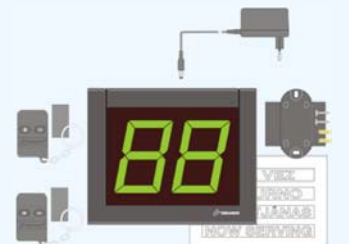

#### Indicator ING902

Includes 'NOW SERVING' text decals in several languages and mounting bracket with screws & wall plugs.

#### Indicator pack ING902 PB

Includes 'NOW SERVING' text decals, mounting bracket with screws & wall plugs, plug-in Power Supply and plug-in Push Buttons (+ and -).

#### Indicator pack ING902 V2service

Includes 'NOW SERVING' text decals in several languages, mounting bracket with screws & wall plugs and plug-in V2 cable adapters.

#### Indicator pack ING902 RF

Includes 'NOW SERVING' text decals, mounting bracket with screws & wall plugs, plug-in Power Supply and 2x wireless Push Buttons (+ and -).

**Also, applicable system  
START & PLUS packs**