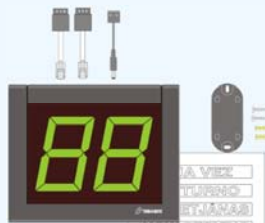

Indicator pack ING902 V2service

Includes 'NOW SERVING' text decals in several languages, mounting bracket with screws & wall plugs and plug-in V2 cable adapters.