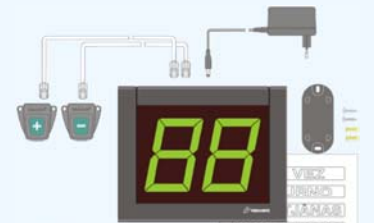

Indicator pack ING902 PB

Includes 'NOW SERVING' text decals, mounting bracket with screws & wall plugs, plug-in Power Supply and plug-in Push Buttons (+ and -).