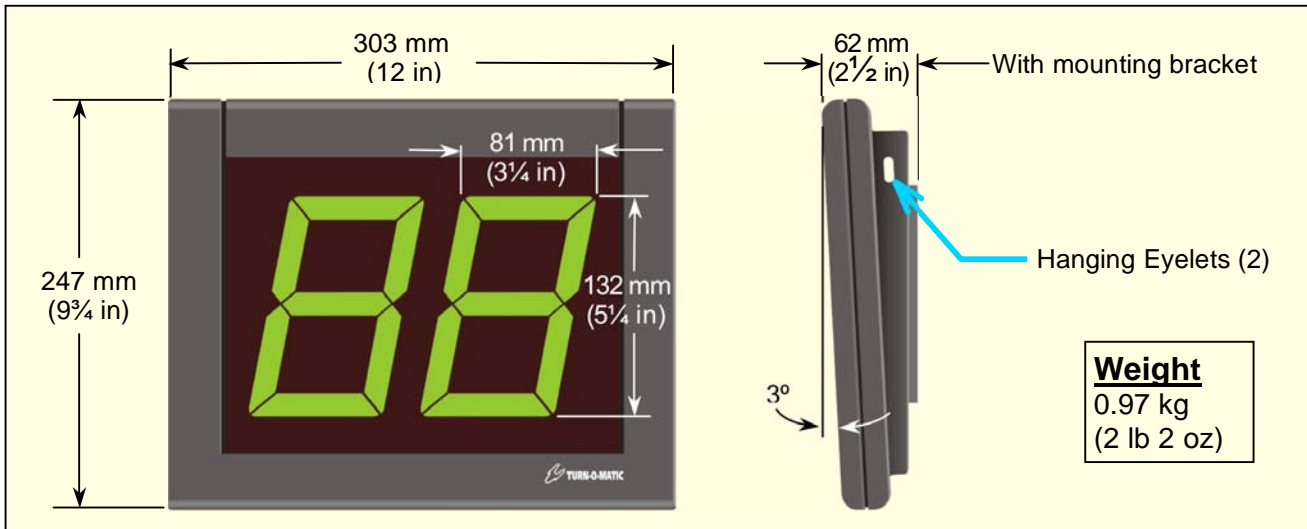

Materials

Housing: ABS, UL listed
Colours; Green (RAL6024), Red (RAL3000)
Blue (RAL5015), Yellow (RAL1021), White (RAL9016)
Black (RAL9005), Grey (RAL7040)
Front Panel: Polymethyl methacrylate (MMA), UL listed
Segment reflectors: ABS, UL listed

Electrical Requirements

Voltage: 12VAC (+/- 10% max), 50/60 Hz.
Alternatively 15VDC (+/- 10% max).
Consumption: 5.1 Watts ('88' lit, medium sound)
1.2 Watts ('11' lit, no sound)
0.6 Watts (stand-by, SLEEP mode)

Connections & Settings (backside)